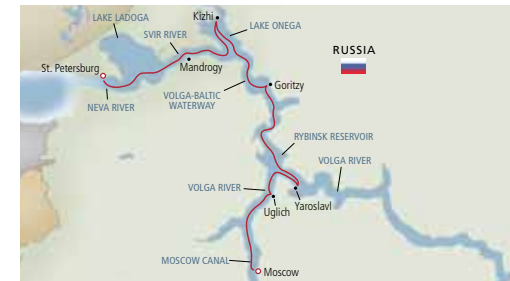

Viking Freya

WATERWAYS OF THE CZARS 13 day cruise from $4,499[^]pp on board the fully refurbished Viking Ingvar

Includes: Tours of the Kremlin, Kizhi Open Air Museum of Architecture & Hermitage Museum, visits to Catherine's Palace, Russian ballet or opera & Traditional Russian Tea workshop.

Save $1,500[^]pp

Cruise departs: Select dates May–Oct 2012

VIKING ADVANTAGES & QUALITY INCLUSIONS

Elegant ships • Deluxe accommodations (all with river views) • Gourmet cuisine • Superb service • Complimentary beer, wine & soft drinks with lunch & dinner onboard • Enticing shore excursions • Onboard enrichment • Shipboard gratuities • Port charges

cruisecall
The Cruise Specialists

Phone: 1800 334 500
Email: cruise@cruisecall.com.au

Cruisecall is a division of Travelcall (Vic) Pty Ltd, Lic No 32027